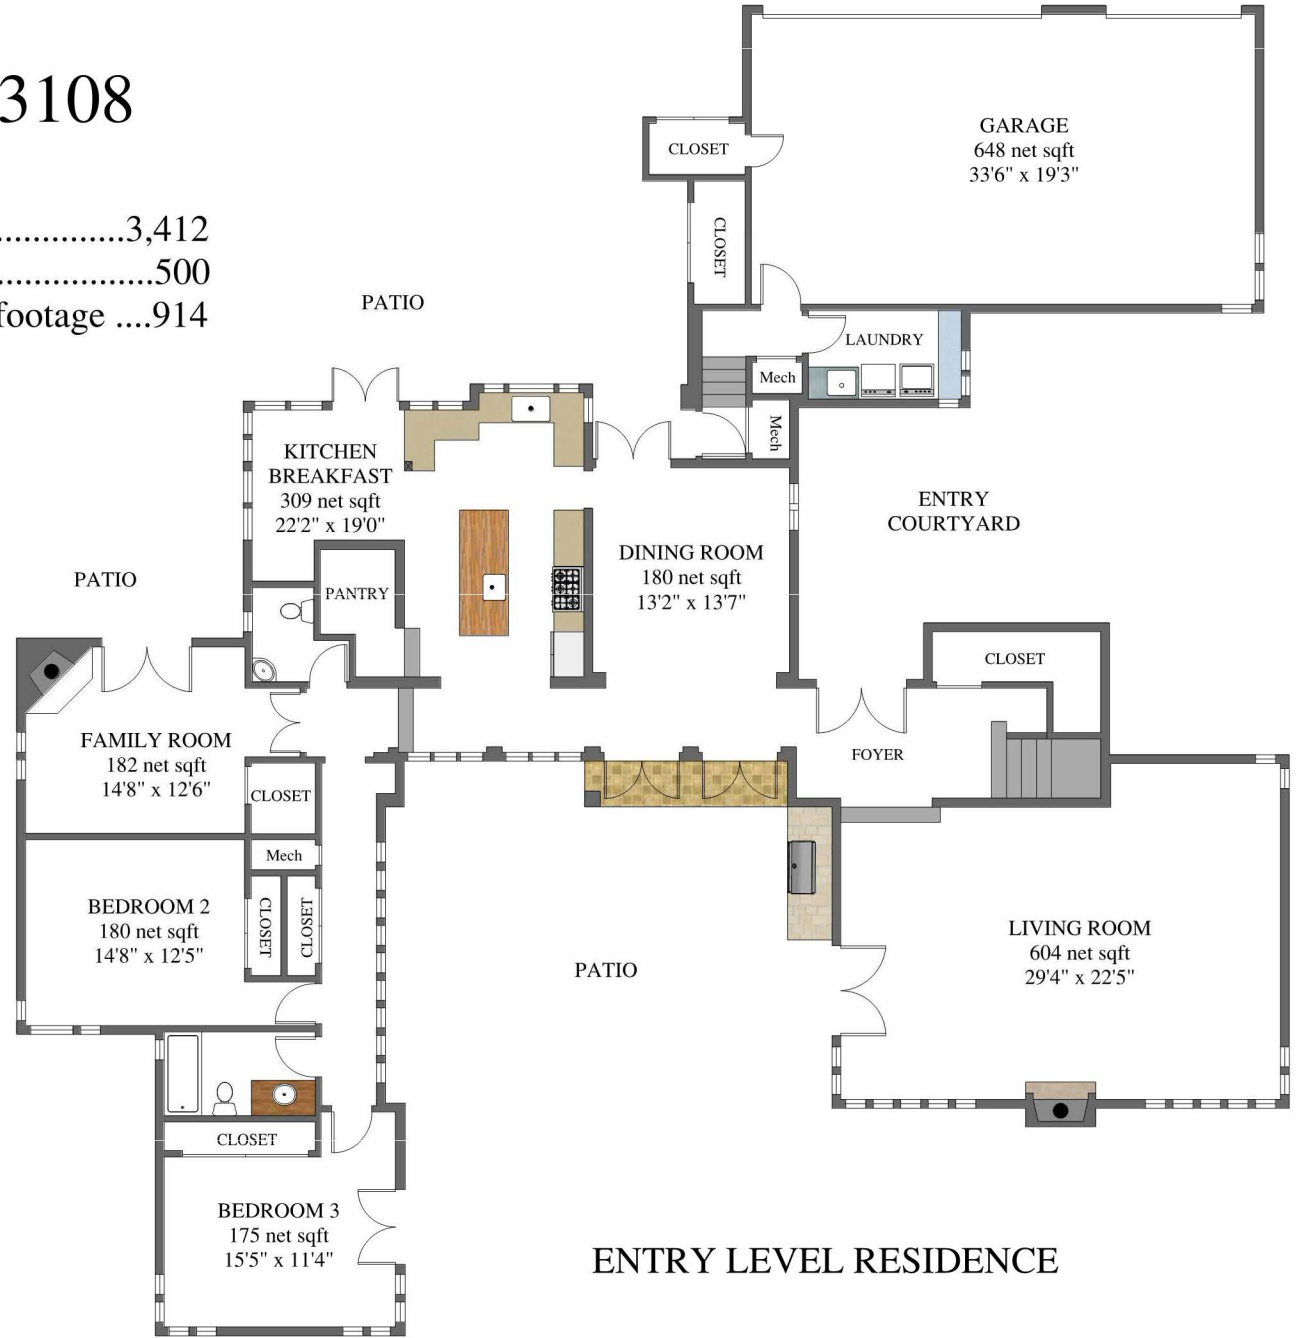

# 840 IVY LN Montecito, CA 93108

Residence gross square footage.....3,412  
 Guest House gross square footage.....500  
 Garage, Laundry, Storage gross square footage ....914

ENTRY LEVEL RESIDENCE

ARMCS  
 mark@armcs.biz  
 805-448-1032  
 Drawings are represented as accurate however no guarantee is made  
 as to accuracy of any information. All measurements and square  
 footages are approximate.

# 840 IVY LN Montecito, CA 93108

Residence gross square footage.....3,412  
Guest House gross square footage.....500  
Garage, Laundry, Storage gross square footage ....914

UPPER LEVEL MAIN HOUSE

GUEST HOUSE