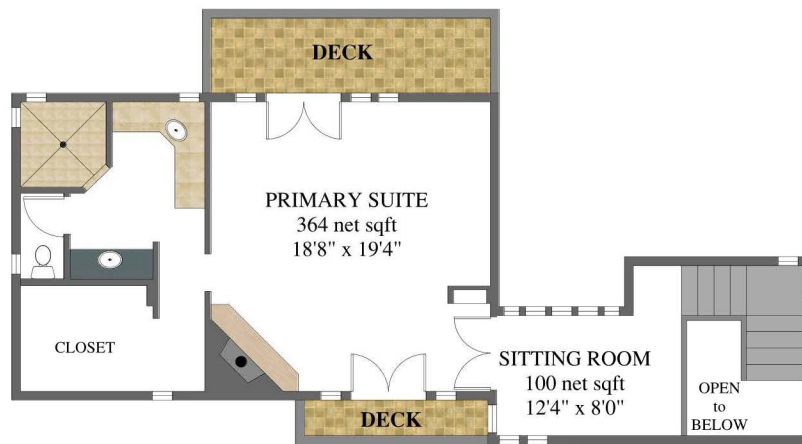

# 840 IVY LN Montecito, CA 93108

Residence gross square footage.....3,412  
 Guest House gross square footage.....500  
 Garage, Laundry, Storage gross square footage ....914

ENTRY LEVEL RESIDENCE

ARMCS  
 mark@armcs.biz  
 805-448-1032  
 Drawings are represented as accurate however no guarantee is made  
 as to accuracy of any information. All measurements and square  
 footages are approximate.

# 840 IVY LN Montecito, CA 93108

Residence gross square footage.....3,412  
Guest House gross square footage.....500  
Garage, Laundry, Storage gross square footage ....914

UPPER LEVEL MAIN HOUSE

GUEST HOUSE