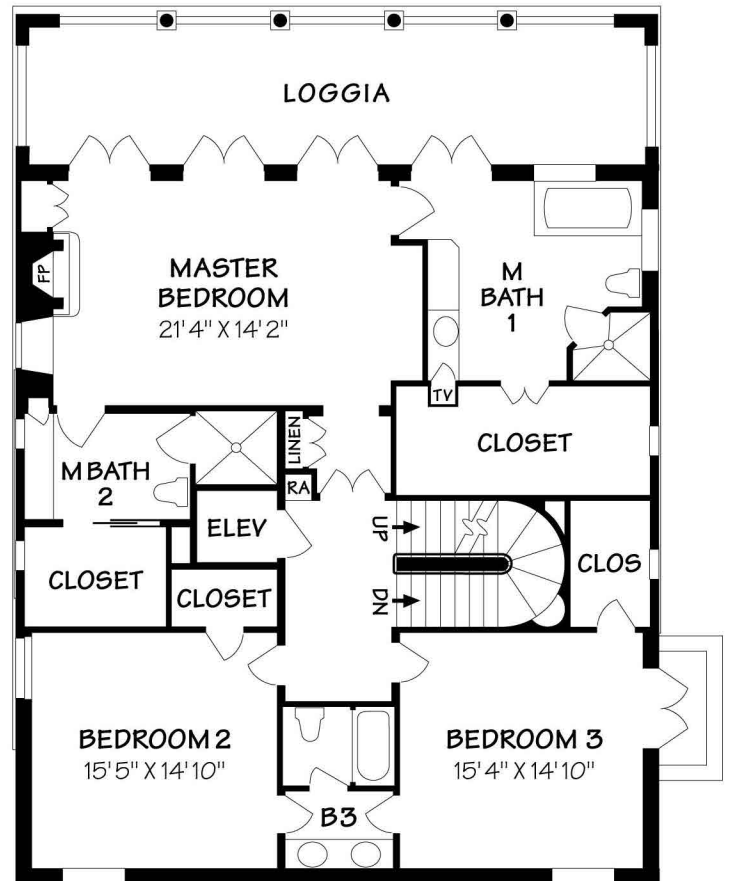

805 KNAPP DRIVE
 Residence ±4287 Square Feet
 Garage ±886 Square Feet

Scale: 5 ft. 10 ft. 15 ft. 20 ft. 25 ft.

This information is compiled from sources deemed reliable but accuracy is not guaranteed.
 David Heidelberger • Design & Graphics • 805.965.4857 • Santa Barbara

GROUND LEVEL

ENTRY LEVEL

LOWER LEVEL