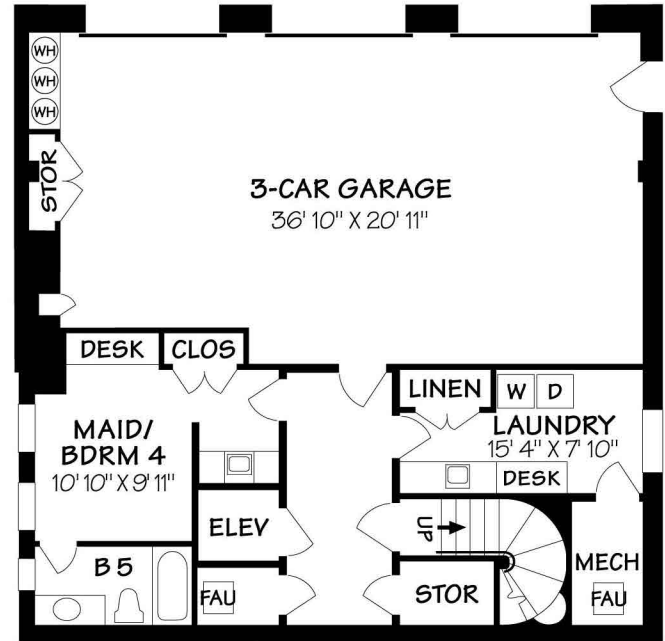

805 KNAPP DRIVE
 Residence ±4287 Square Feet
 Garage ±886 Square Feet

Scale: 5 ft. 10 ft. 15 ft. 20 ft. 25 ft.

This information is compiled from sources deemed reliable but accuracy is not guaranteed.
 David Heidelberger • Design & Graphics • 805.965.4857 • Santa Barbara

GROUND LEVEL

ENTRY LEVEL

LOWER LEVEL