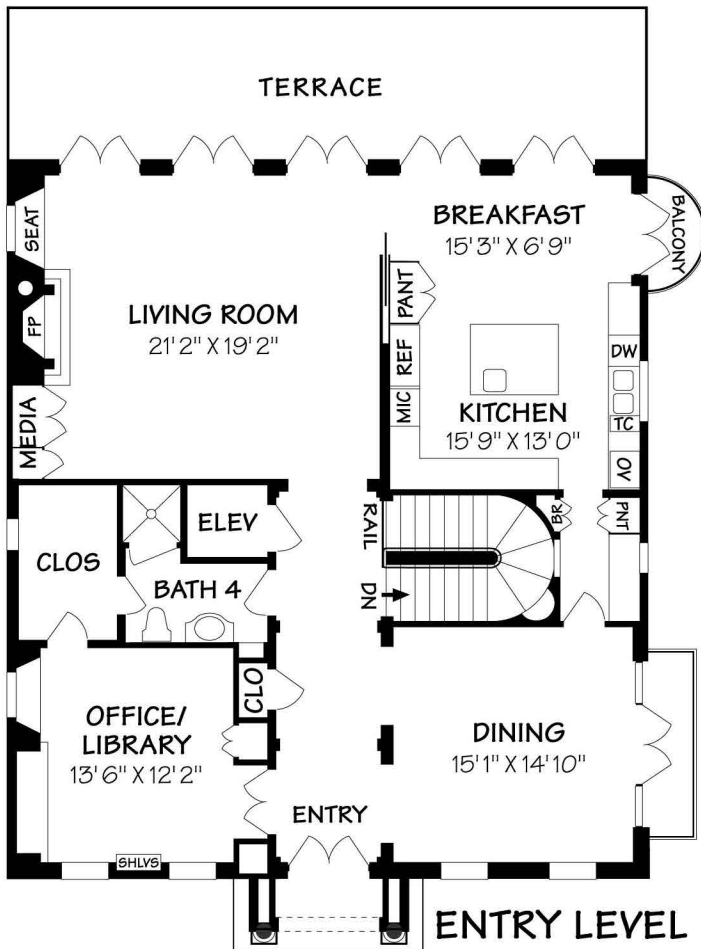

805 KNAPP DRIVE
 Residence ±4287 Square Feet
 Garage ±886 Square Feet

Scale: 5 ft. 10 ft. 15 ft. 20 ft. 25 ft.

This information is compiled from sources deemed reliable but accuracy is not guaranteed.
 David Heidelberger • Design & Graphics • 805.965.4857 • Santa Barbara

GROUND LEVEL

ENTRY LEVEL

LOWER LEVEL