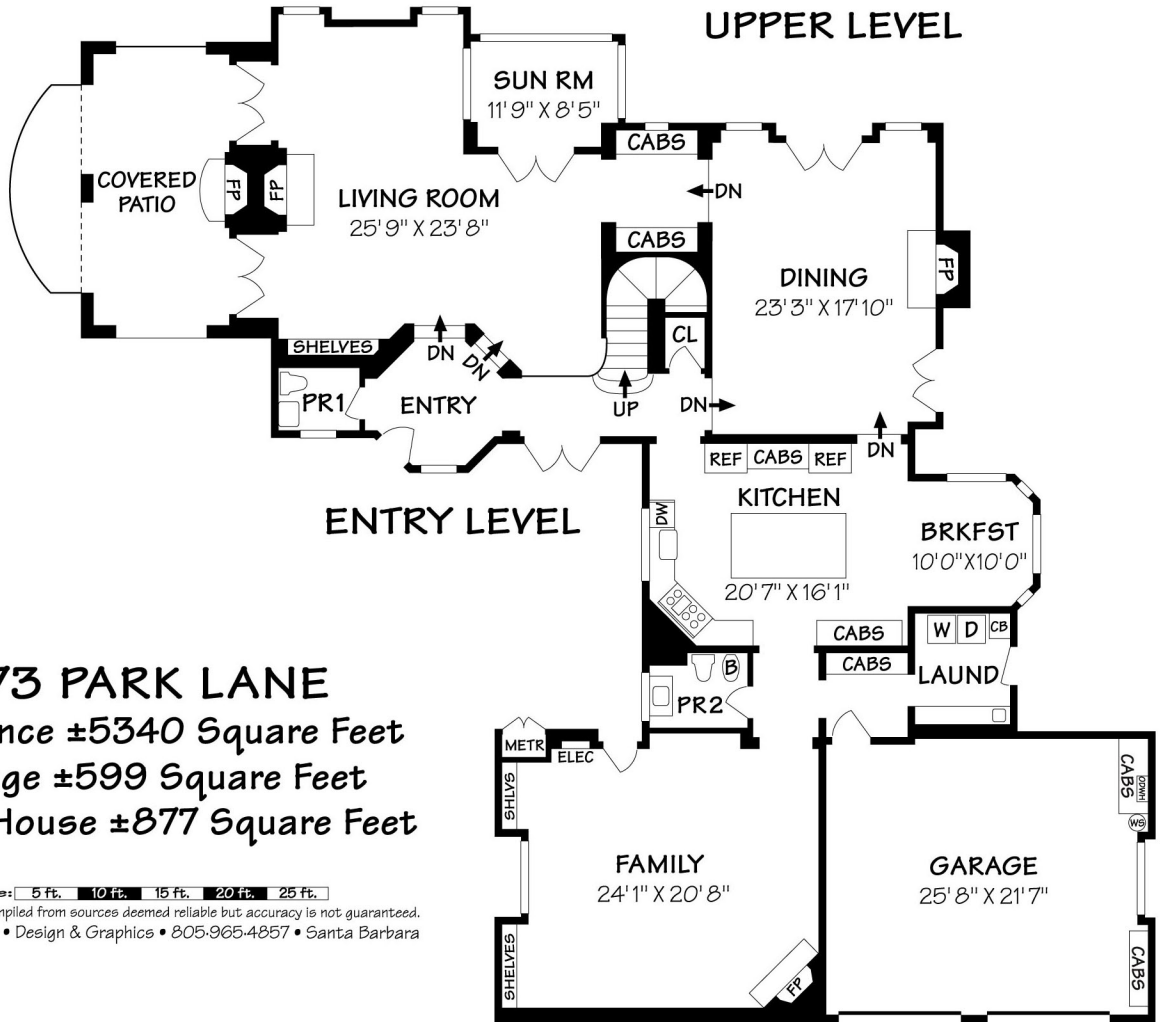

GUEST HOUSE

UPPER LEVEL

ENTRY LEVEL

773 PARK LANE
 Residence ±5340 Square Feet
 Garage ±599 Square Feet
 Guest House ±877 Square Feet

Scale: 5 ft., 10 ft., 15 ft., 20 ft., 25 ft.

This information is compiled from sources deemed reliable but accuracy is not guaranteed.
 David Heidelberger • Design & Graphics • 805-965-4857 • Santa Barbara