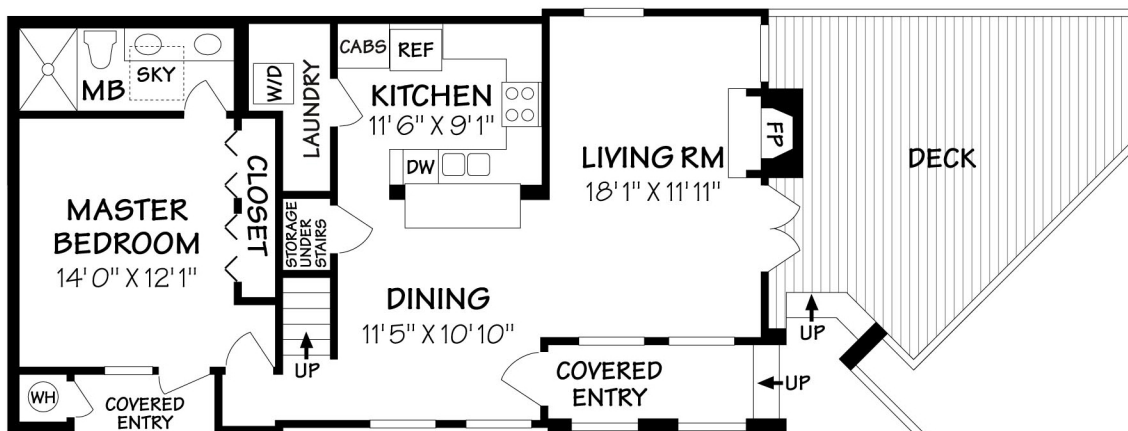

UPPER LEVEL

ENTRY LEVEL

760 CHELHAM WAY
 Residence ±1543 Square Feet
 Garage ±259 Square Feet

Scale: 5 ft. 10 ft. 15 ft. 20 ft. 25 ft.

This information is compiled from sources deemed reliable but accuracy is not guaranteed.
 David Heidelberger • Design & Graphics • 805-965-4857 • Santa Barbara