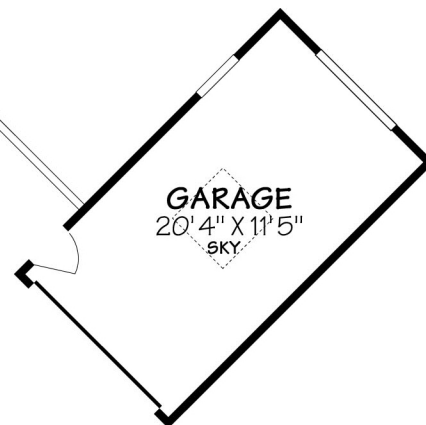

UPPER LEVEL

ENTRY LEVEL

760 CHELHAM WAY
 Residence ±1543 Square Feet
 Garage ±259 Square Feet

Scale: 5 ft. 10 ft. 15 ft. 20 ft. 25 ft.

This information is compiled from sources deemed reliable but accuracy is not guaranteed.
 David Heidelberger • Design & Graphics • 805-965-4857 • Santa Barbara