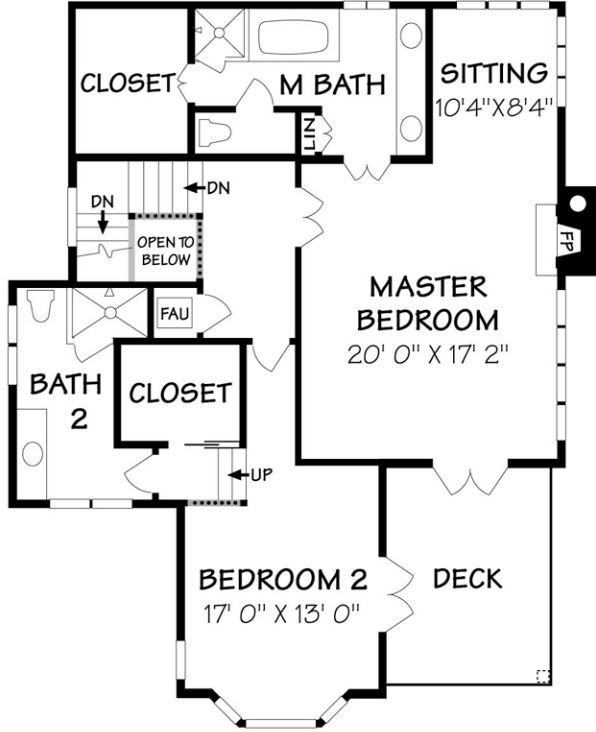

700 LILAC DRIVE

±3067 Square Feet

Scale: 5 ft. 10 ft. 15 ft. 20 ft. 25 ft.

This information is compiled from sources deemed reliable but accuracy is not guaranteed.
 David Heidelberg • Design & Graphics • 805-965-4857 • Santa Barbara

UPPER LEVEL

ENTRY LEVEL