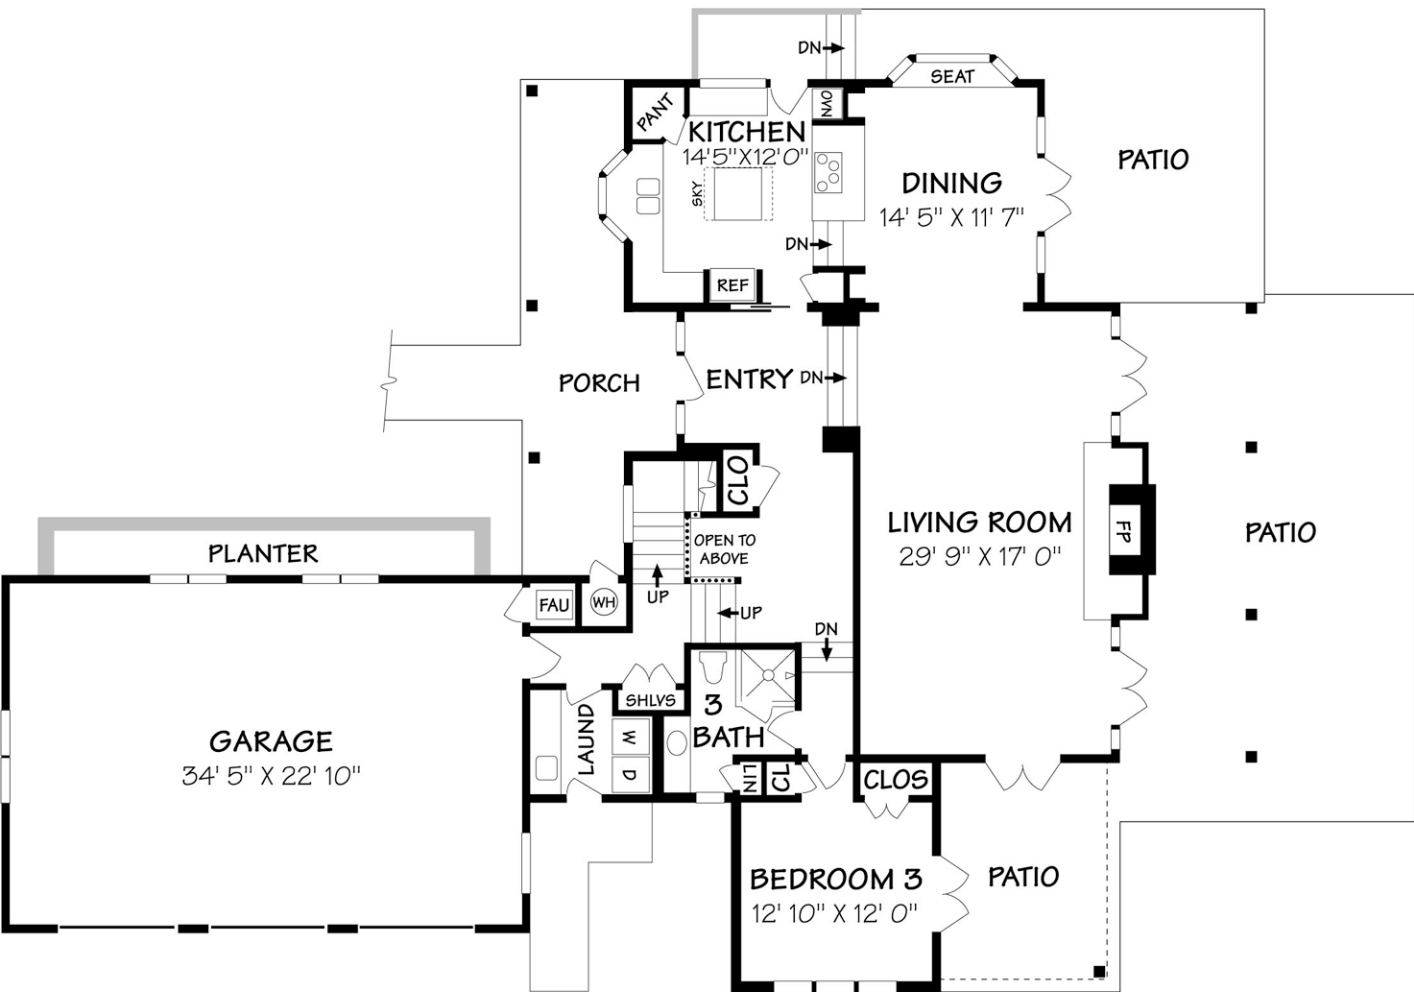

700 LILAC DRIVE

±3067 Square Feet

Scale: 5 ft. 10 ft. 15 ft. 20 ft. 25 ft.

This information is compiled from sources deemed reliable but accuracy is not guaranteed.
 David Heidelberg • Design & Graphics • 805-965-4857 • Santa Barbara

UPPER LEVEL

ENTRY LEVEL