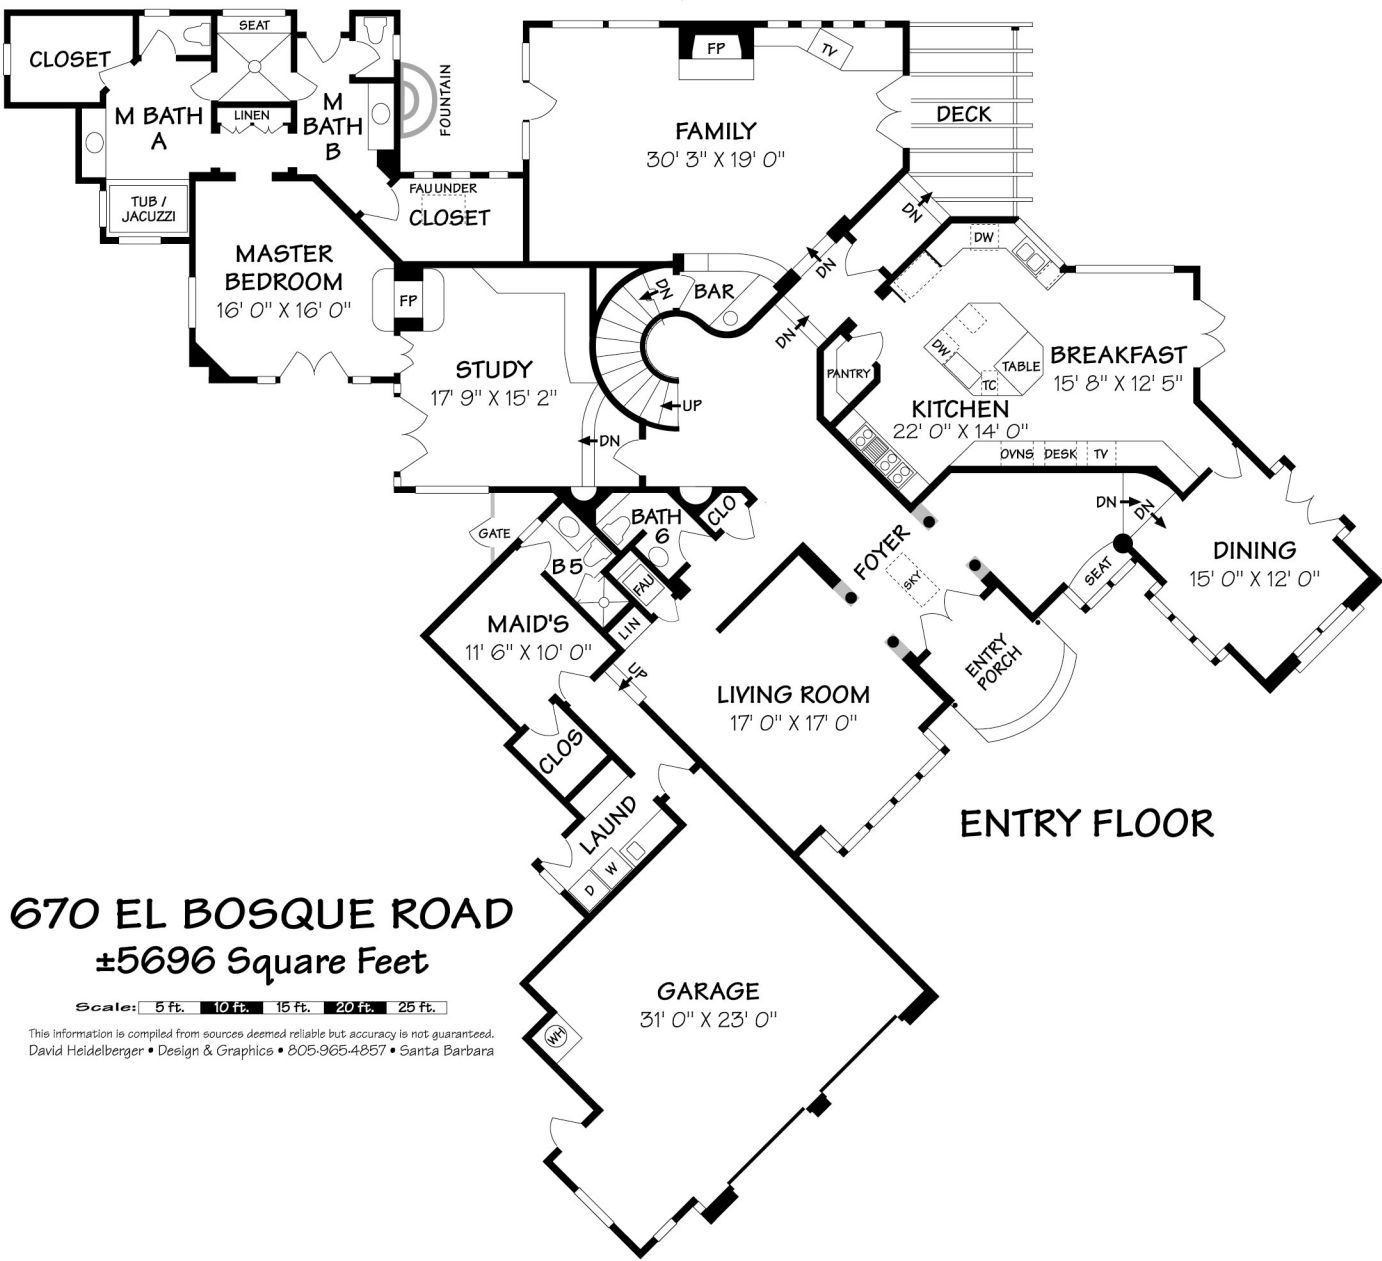

ENTRY FLOOR

670 EL BOSQUE ROAD
±5696 Square Feet

Scale: 5 ft. 10 ft. 15 ft. 20 ft. 25 ft.