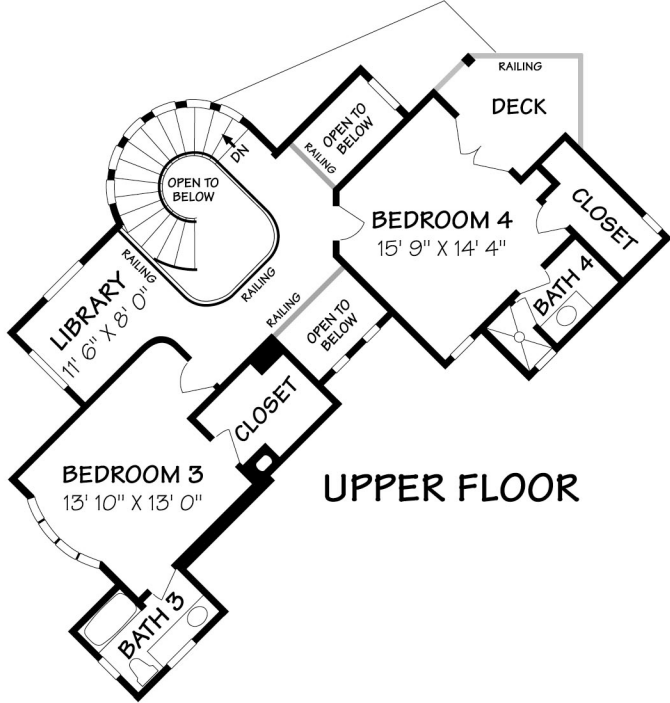

UPPER FLOOR