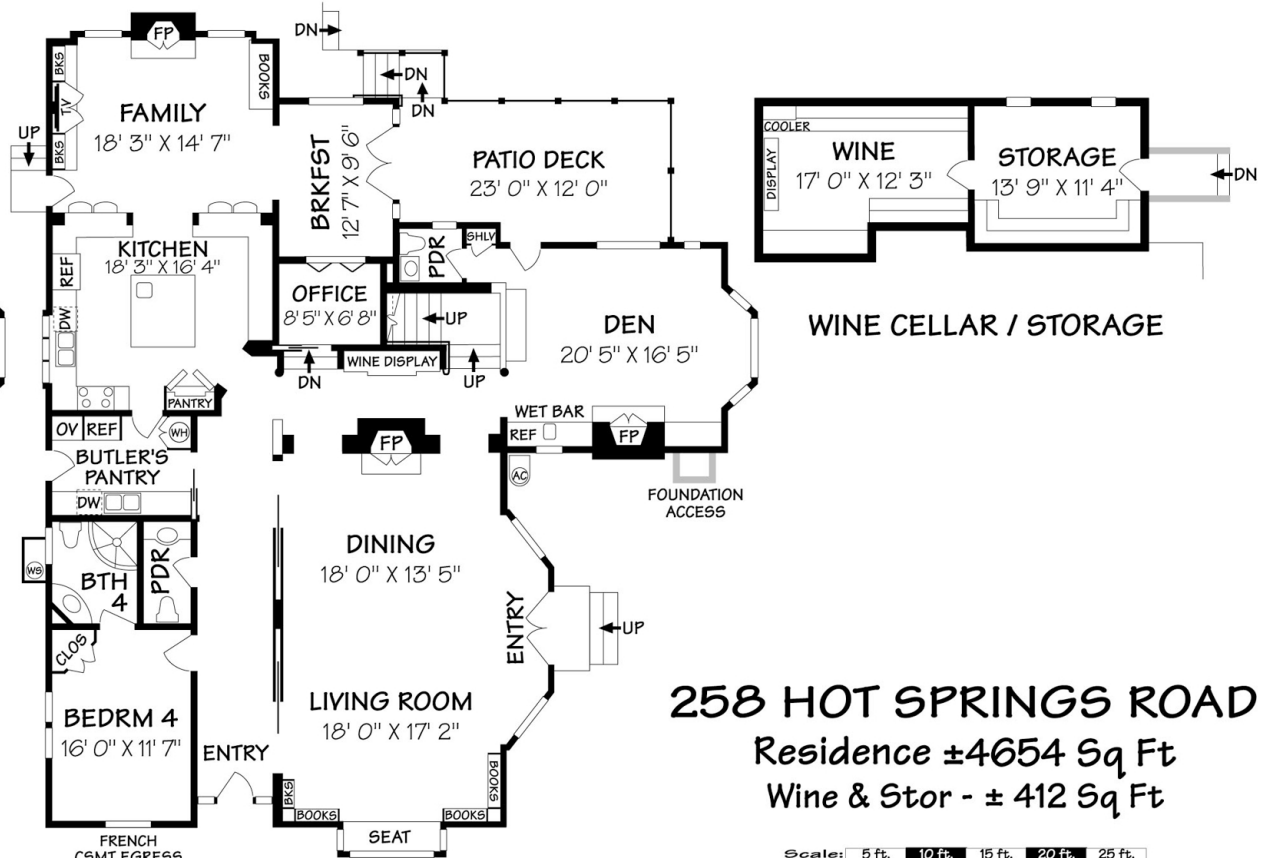

UPPER LEVEL

ENTRY LEVEL

258 HOT SPRINGS ROAD
 Residence ±4654 Sq Ft
 Wine & Stor - ± 412 Sq Ft

Scale: 5 ft., 10 ft., 15 ft., 20 ft., 25 ft.

This information is compiled from sources deemed reliable but accuracy is not guaranteed.
 David Heidelberg • Design & Graphics • 805-965-4857 • Santa Barbara