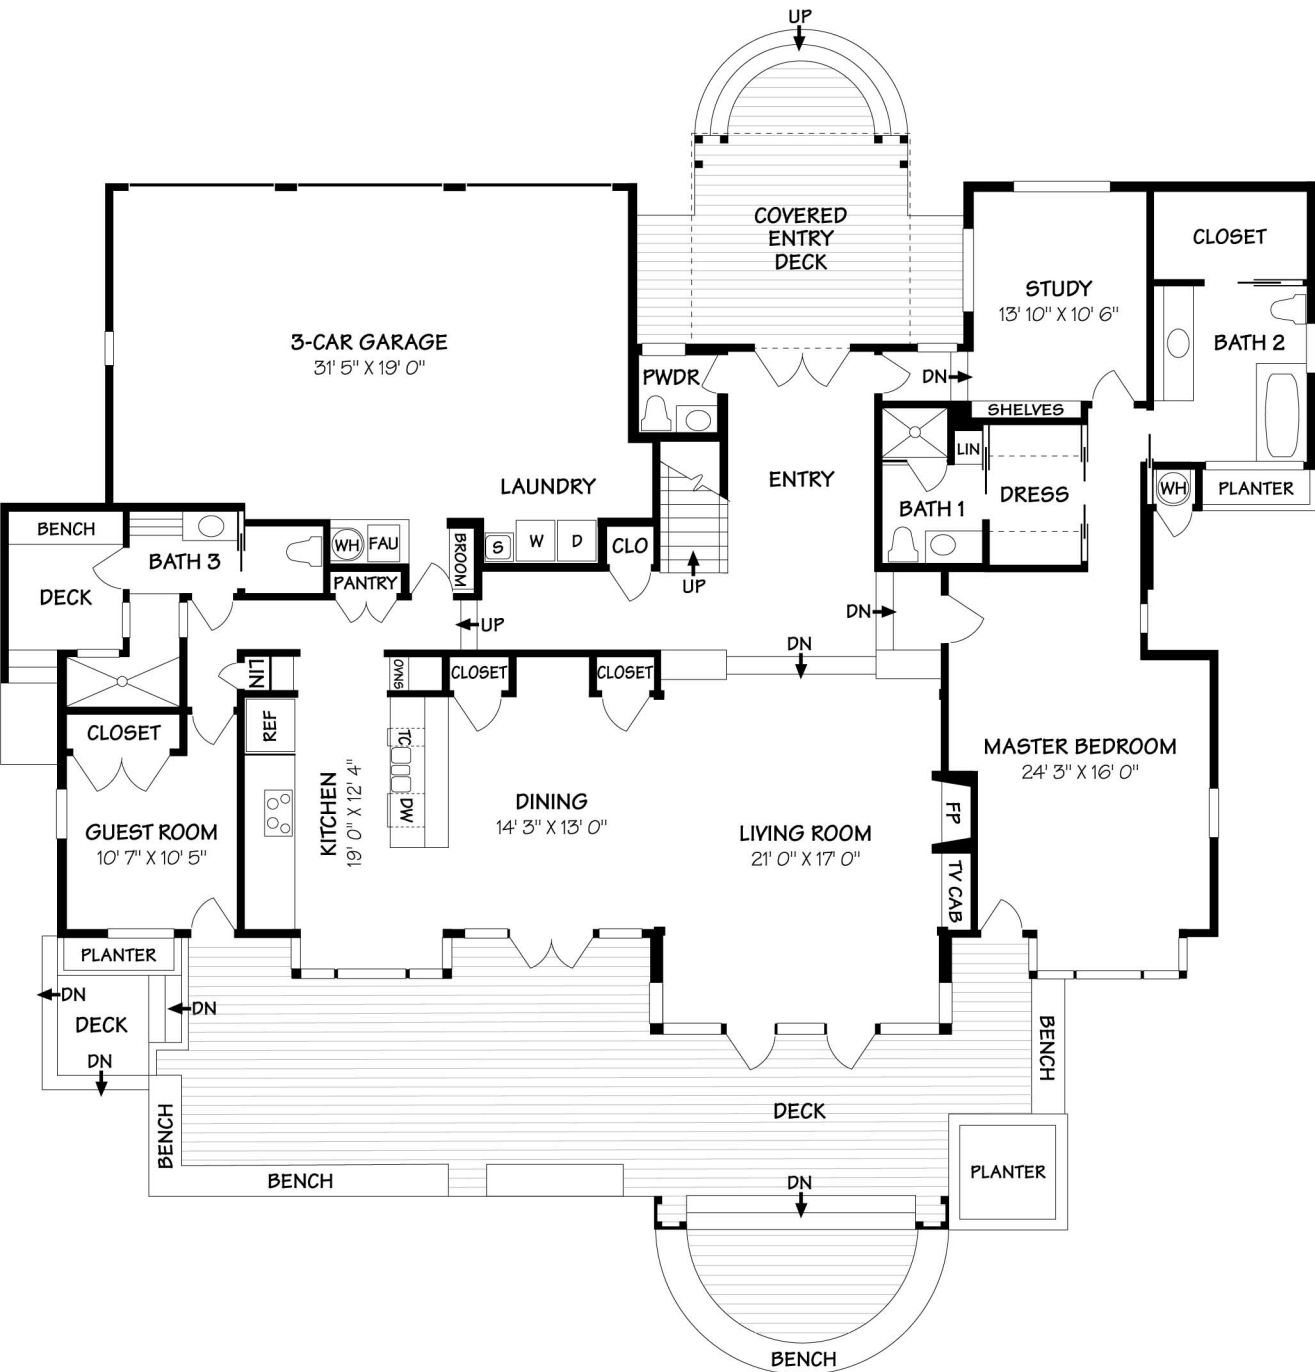

UPPER FLOOR

2425 FINNEY STREET
±3052 Square Feet

Scale: 5 ft. 10 ft. 15 ft. 20 ft. 25 ft.

This information is compiled from sources deemed reliable but accuracy is not guaranteed.
 David Heidelberger • Design & Graphics • 805-965-4857 • Santa Barbara