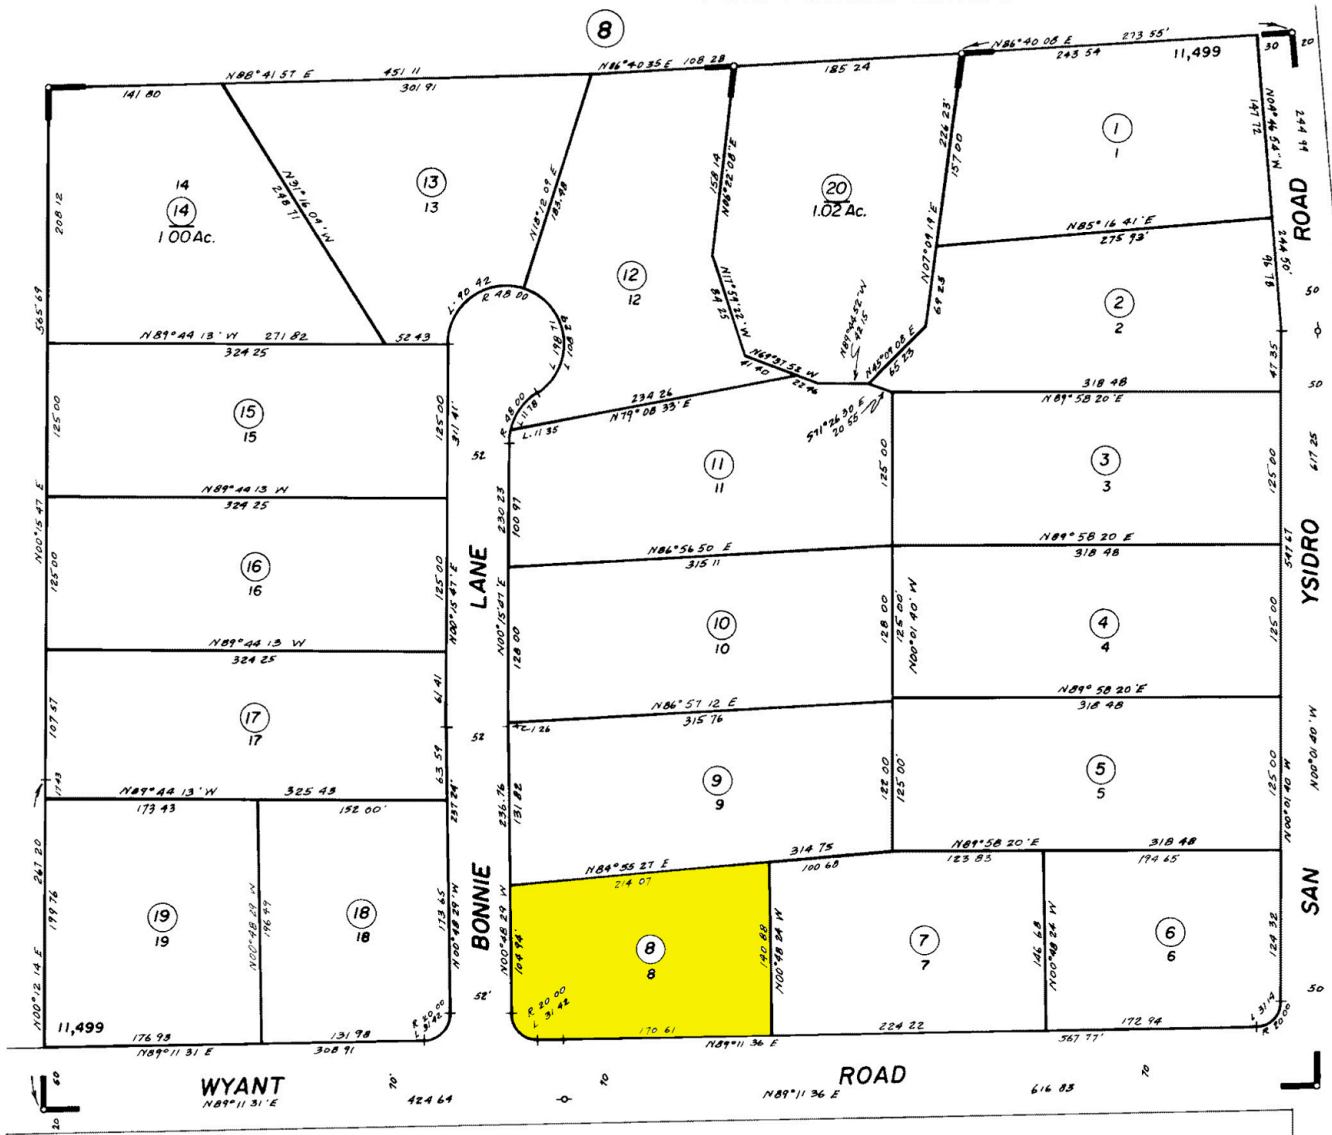

POR. PUEBLO LANDS

9-43

Bk. 7

14

Assessor's Map Bk. 9-Pg.43
 County of Santa Barbara, Calif.

11/30/72 R. M. Bk. 79 , Pg 42-43- Tract 11,499

NOTE - Assessor's Block Numbers Shown in Ellipses
 Assessor's Parcel Numbers Shown in Circles

12/73 WYANT RD