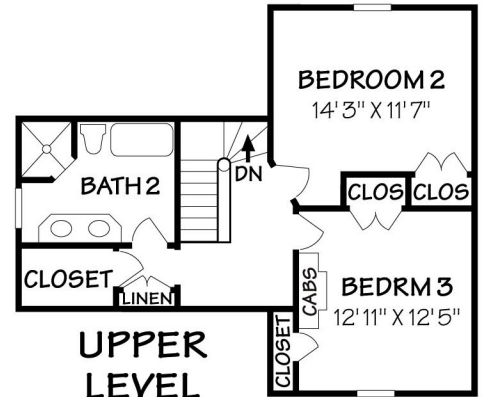

UPPER LEVEL

ENTRY LEVEL

GUEST HOUSE

UPPER LEVEL

1701 EAST VALLEY ROAD
 Residence ±2442 Square Feet
 Office ±493 Square Feet
 Garage/Storage ±736 Square Feet
 Guest House ±862 Square Feet

Scale: 5 ft. 10 ft. 15 ft. 20 ft. 25 ft.