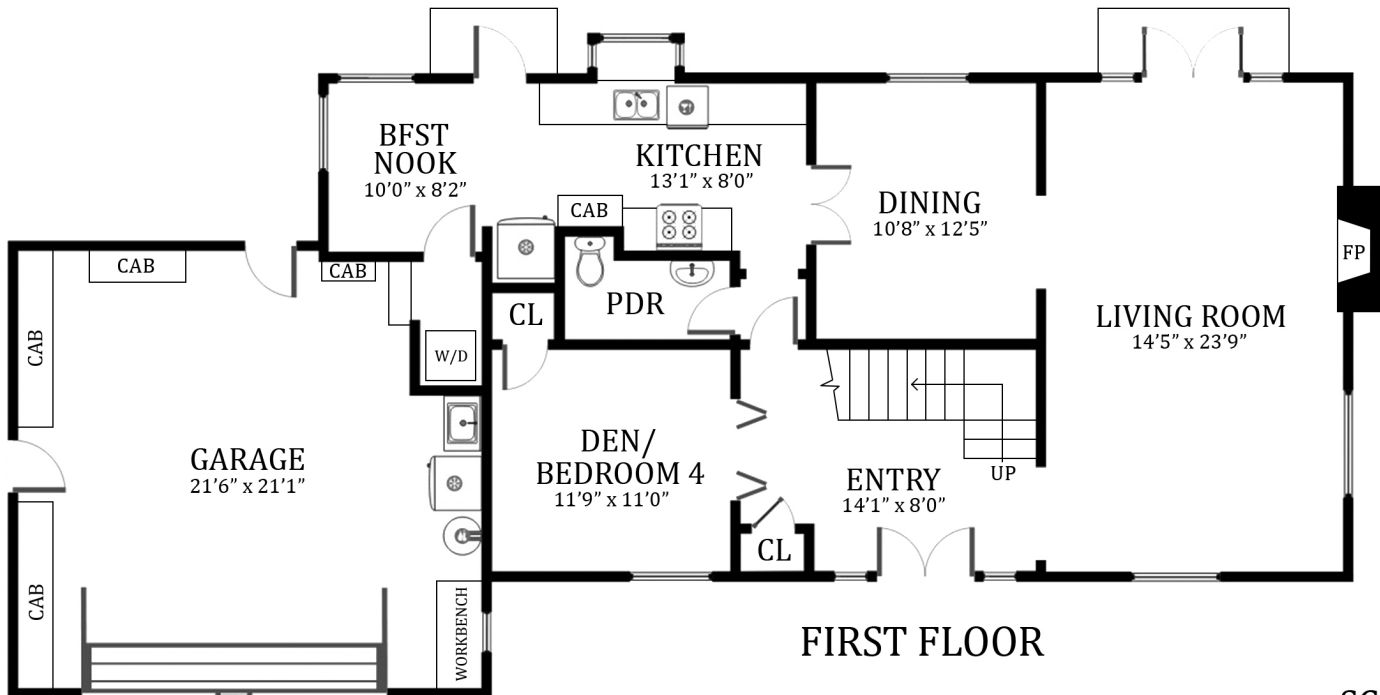

ADU/GUEST HOUSE

SECOND FLOOR

FIRST FLOOR

16 AUGUSTA LN.

RESIDENCE ± 2,164
 ADU/GUEST HOUSE ± 415
 GARAGE ± 476