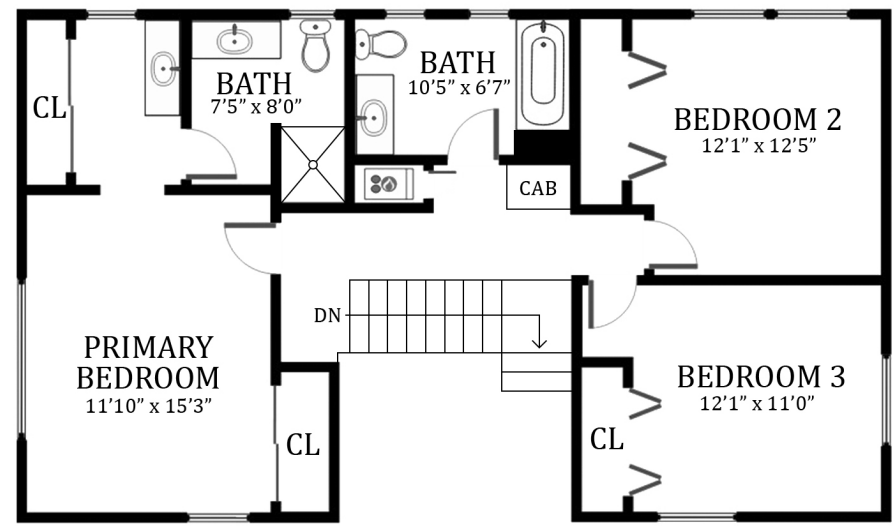

ADU/GUEST HOUSE

SECOND FLOOR

FIRST FLOOR

16 AUGUSTA LN.

RESIDENCE ± 2,164
 ADU/GUEST HOUSE ± 415
 GARAGE ± 476