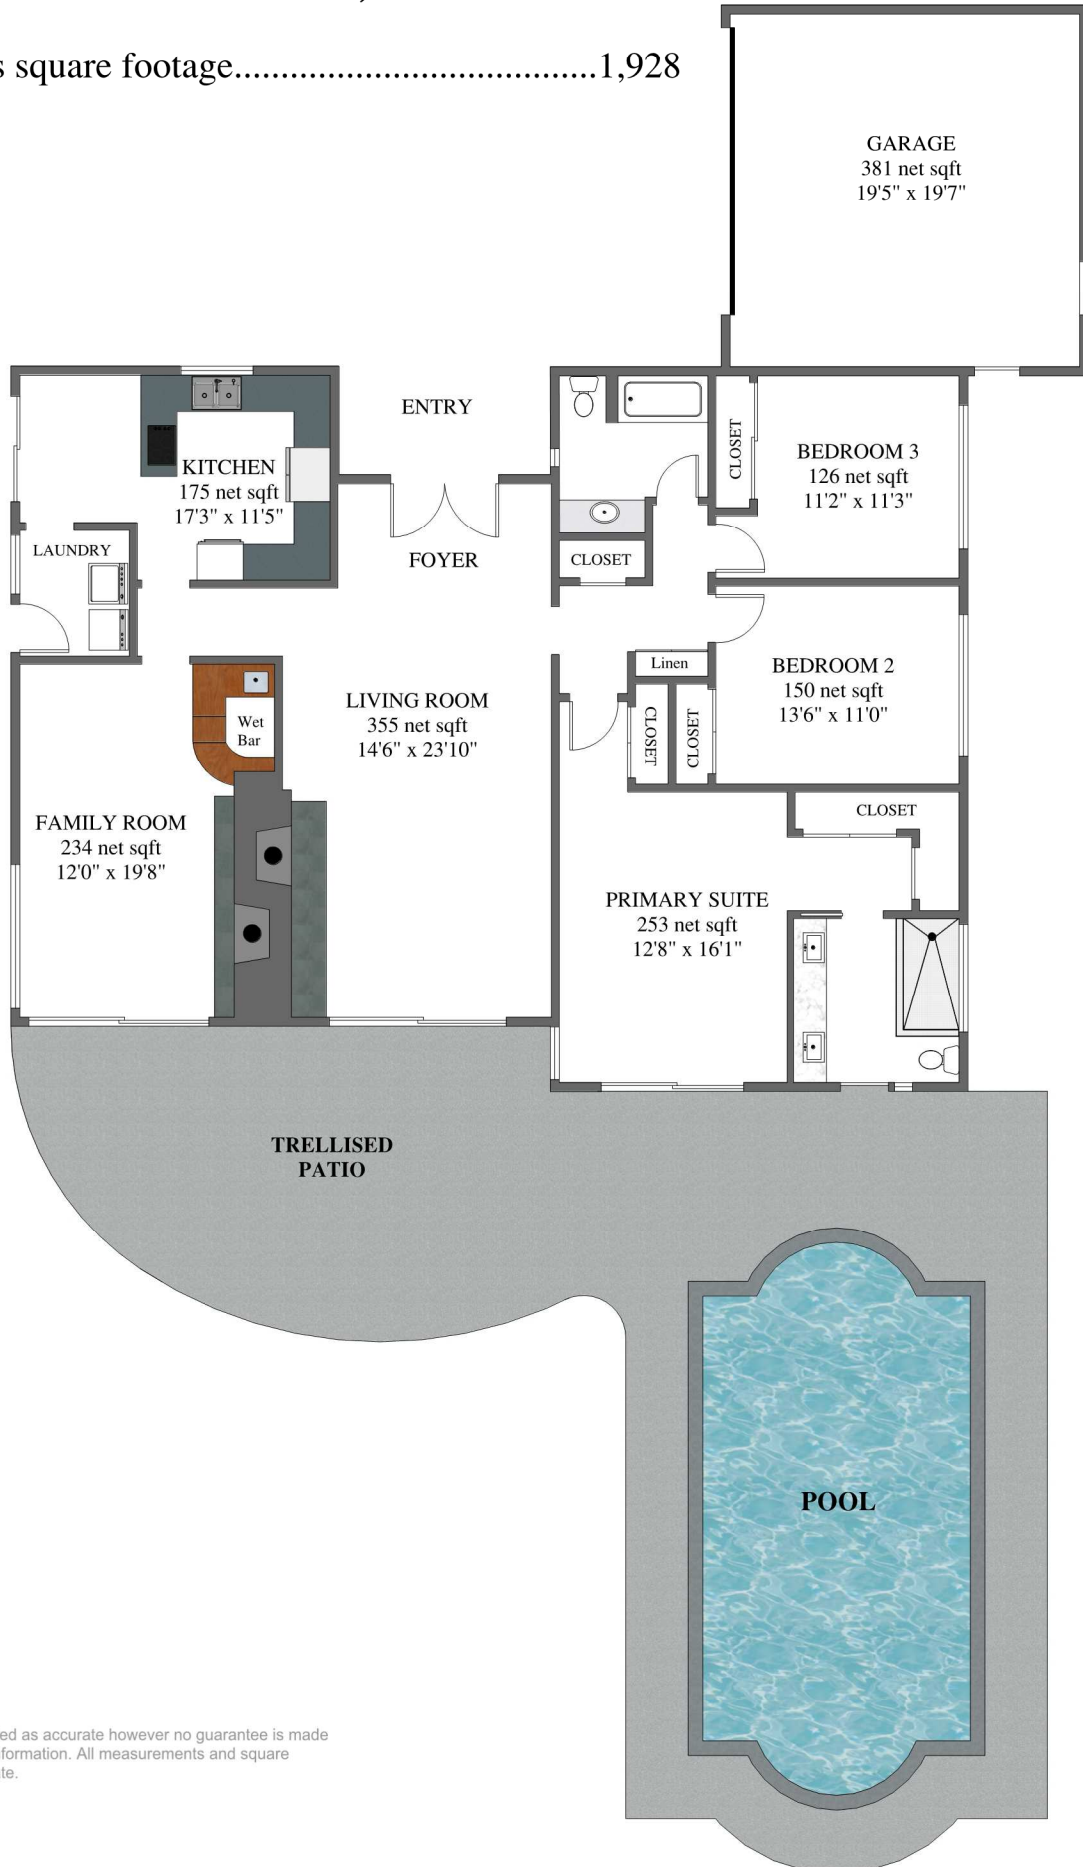

1527 CRESTLINE DR SANTA BARBARA, CA 93105

Residence gross square footage.....1,928

ARMCS
mark@armcs.biz
805-448-1032

Drawings are represented as accurate however no guarantee is made as to accuracy of any information. All measurements and square footages are approximate.