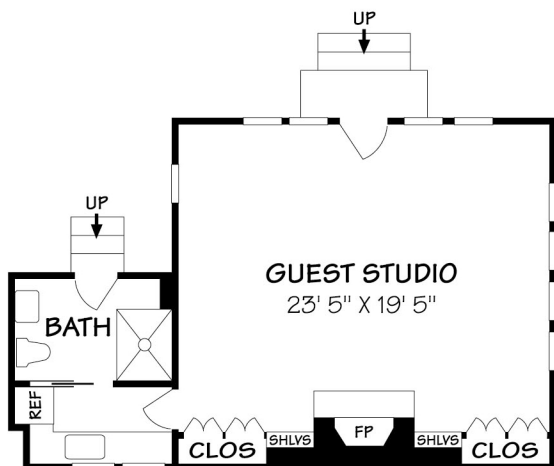

GUEST HOUSE

1401 E. PEPPER LANE
Residence ±2490 Square Feet
Guest House ±667 Square Feet

Scale: 5 ft. 10 ft. 15 ft. 20 ft. 25 ft.