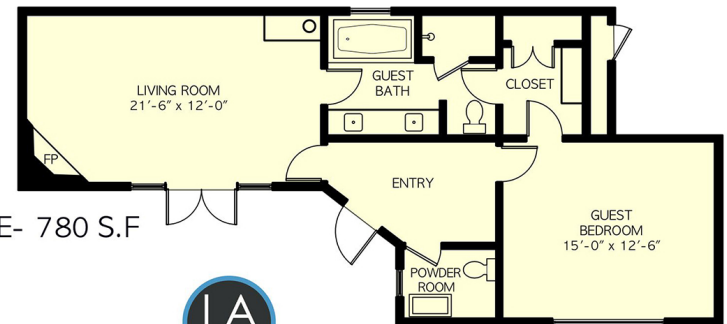

SANTA BARBARA, CA 93108

HOUSE 4,101 S.F.
GUEST HOUSE 780 S.F.
LOGGIA 580 S.F.
TERRACE 880 S.F.

GROUND FLOOR- 4,101 S.F.

GUEST HOUSE- 780 S.F.

FLOOR PLAN

All measurements are approximate. While deemed reliable, no information on these floor plans should be relied upon without independent verification. Square footages and room dimensions at times have been rounded up or down. Buyer to do due diligence and confirm all measurements and verify square footage with local building department/assessors's office.