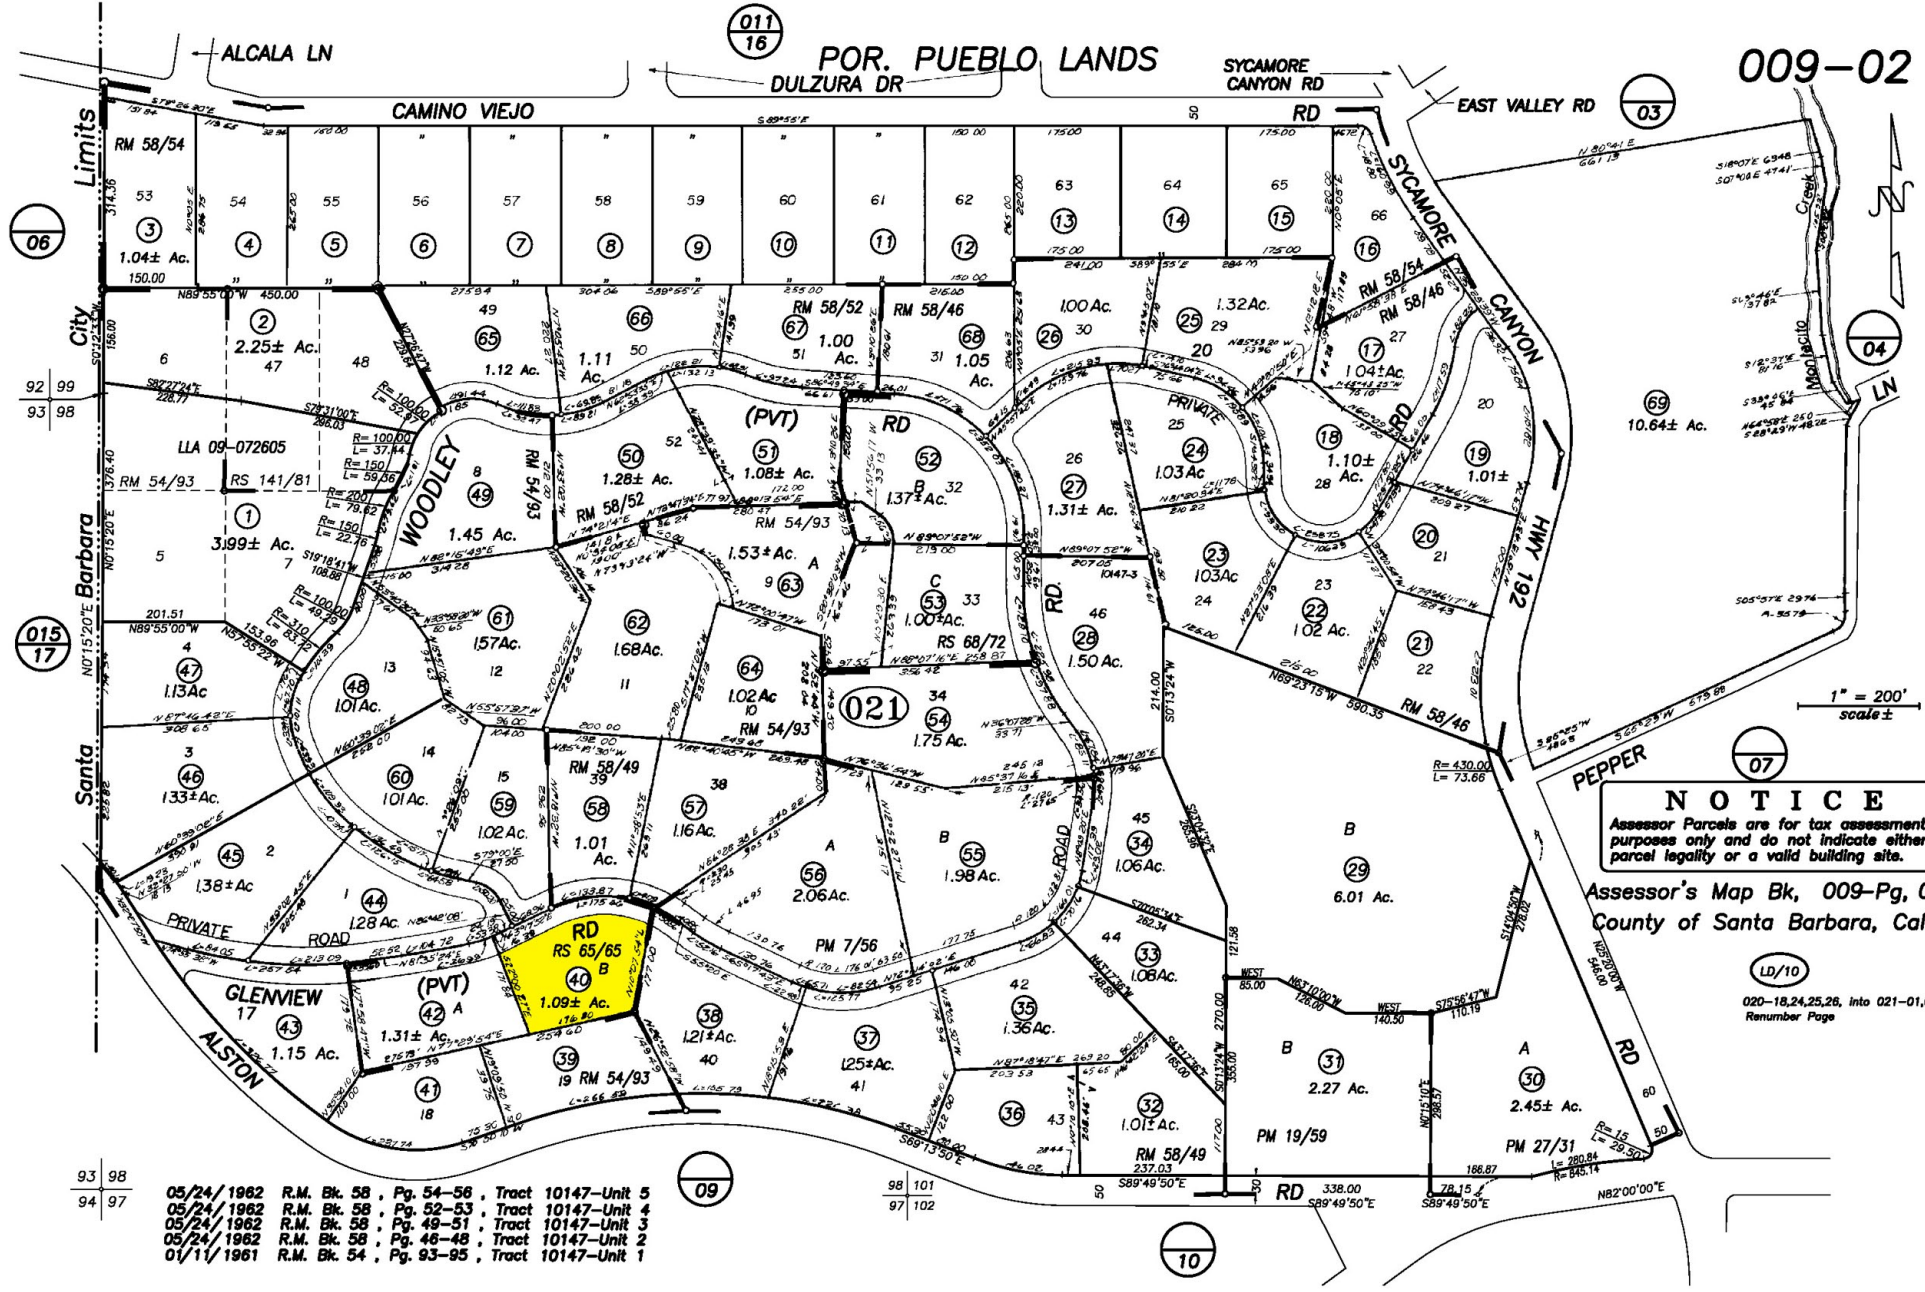

POR. PUEBLO LANDS

ALCALA LN

DULZURA DR

SYCAMORE CANYON RD

EAST VALLEY RD

CAMINO VIEJO

RD

RD

SYCAMORE CANYON RD

HWY 192

PEPPER RD

011
16

03

06

04

015
17

07

NOTICE
 Assessor Parcels are for tax assessment purposes only and do not indicate either parcel legality or a valid building site.

Assessor's Map Bk, 009-Pg, 02
 County of Santa Barbara, Calif.

LD/10

020-18,24,25,26, into 021-01,02
 Renumber Page

1" = 200'
 scale ±

93 98
 94 97

05/24/1962 R.M. Bk. 58, Pg. 54-56, Tract 10147-Unit 5
 05/24/1962 R.M. Bk. 58, Pg. 52-53, Tract 10147-Unit 4
 05/24/1962 R.M. Bk. 58, Pg. 49-51, Tract 10147-Unit 3
 05/24/1962 R.M. Bk. 58, Pg. 46-48, Tract 10147-Unit 2
 01/11/1961 R.M. Bk. 54, Pg. 93-95, Tract 10147-Unit 1