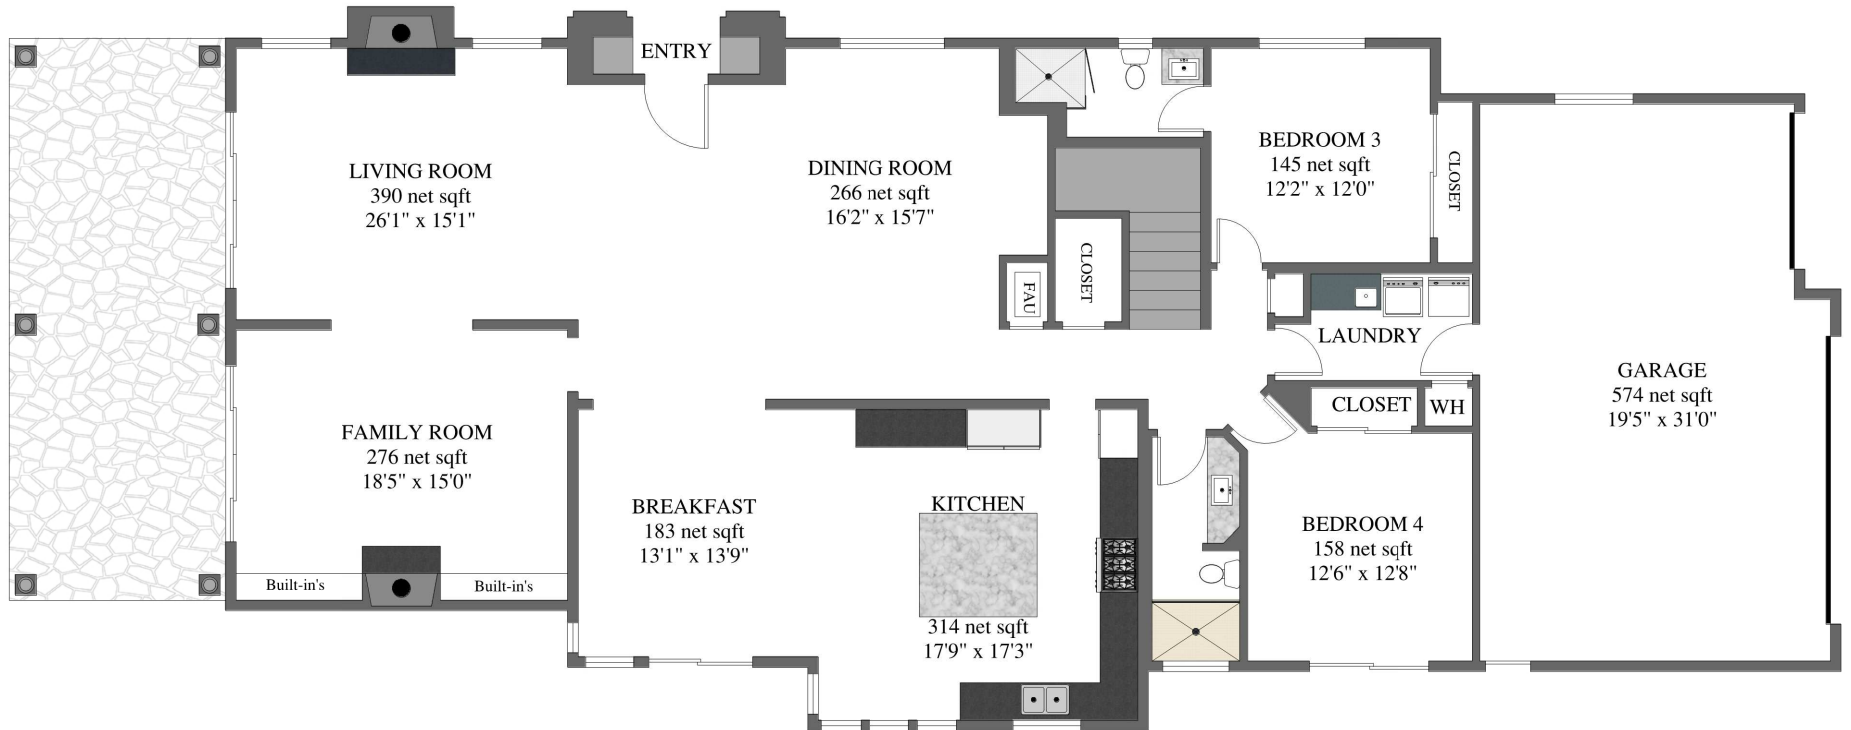

1138 HILL RD MONTECITO, CA 93108

Residence gross square footage.....3,486

UPPER LEVEL