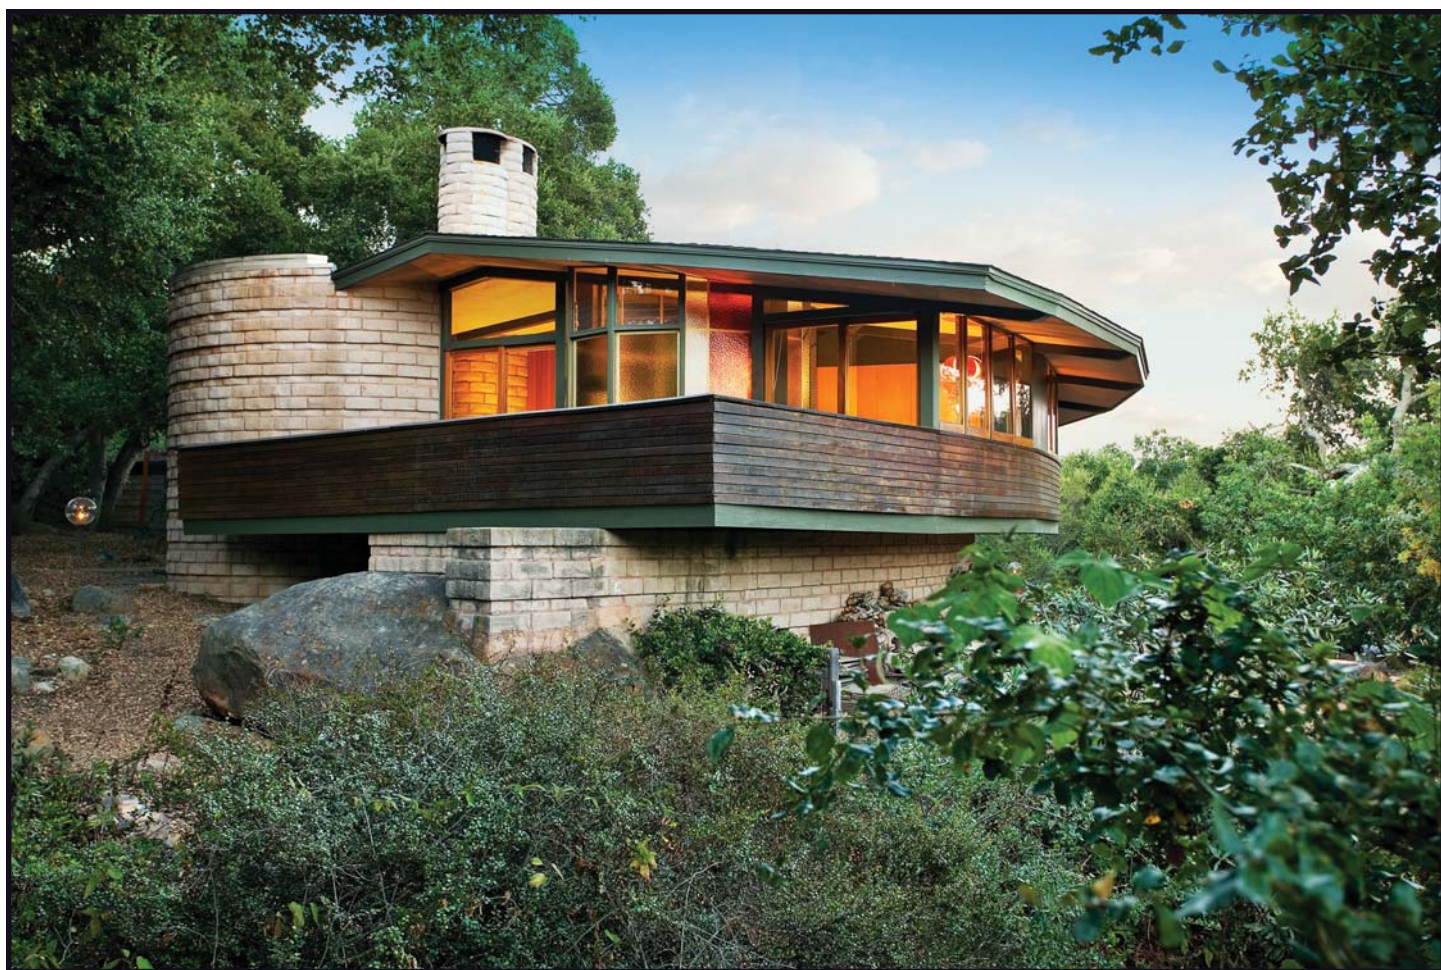

STUNNING MONTECITO MID-CENTURY MASTERPIECE

960 Lilac Drive

This extraordinary mid-century contemporary home was designed with incredible attention to the finest details by Jim Charlton AIA, an apprentice of Frank Lloyd Wright. Privately situated in a peaceful setting among splendid oaks, the home offers 3 bedrooms, 2.5 baths, formal dining, gallery, 8-inch plank oak hardwood floors, exposed beam ceilings, skylights, 2 fireplaces, and custom built-in furniture. The property enjoys a sundeck off the master bedroom, native gardens, lush landscaping, and 2-car garage.