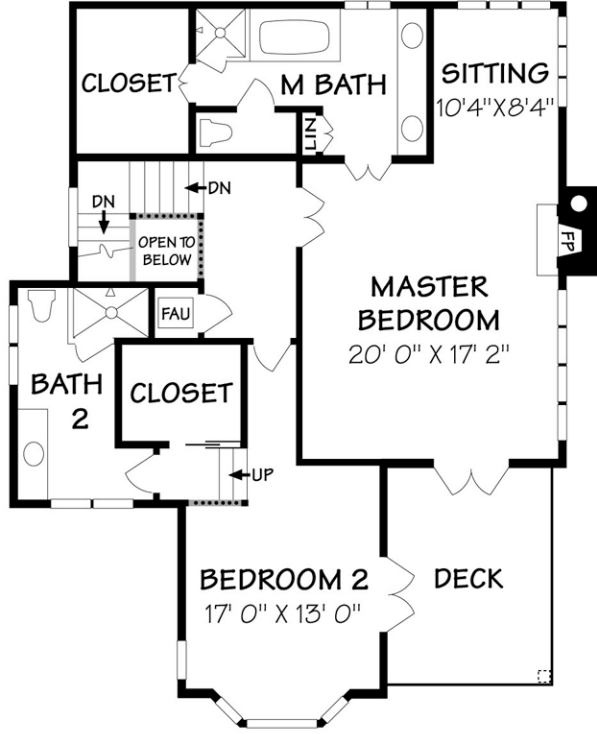

700 LILAC DRIVE

±3067 Square Feet

Scale: 5 ft. 10 ft. 15 ft. 20 ft. 25 ft.

This information is compiled from sources deemed reliable but accuracy is not guaranteed.
 David Heidelberg • Design & Graphics • 805-965-4857 • Santa Barbara

UPPER LEVEL

ENTRY LEVEL