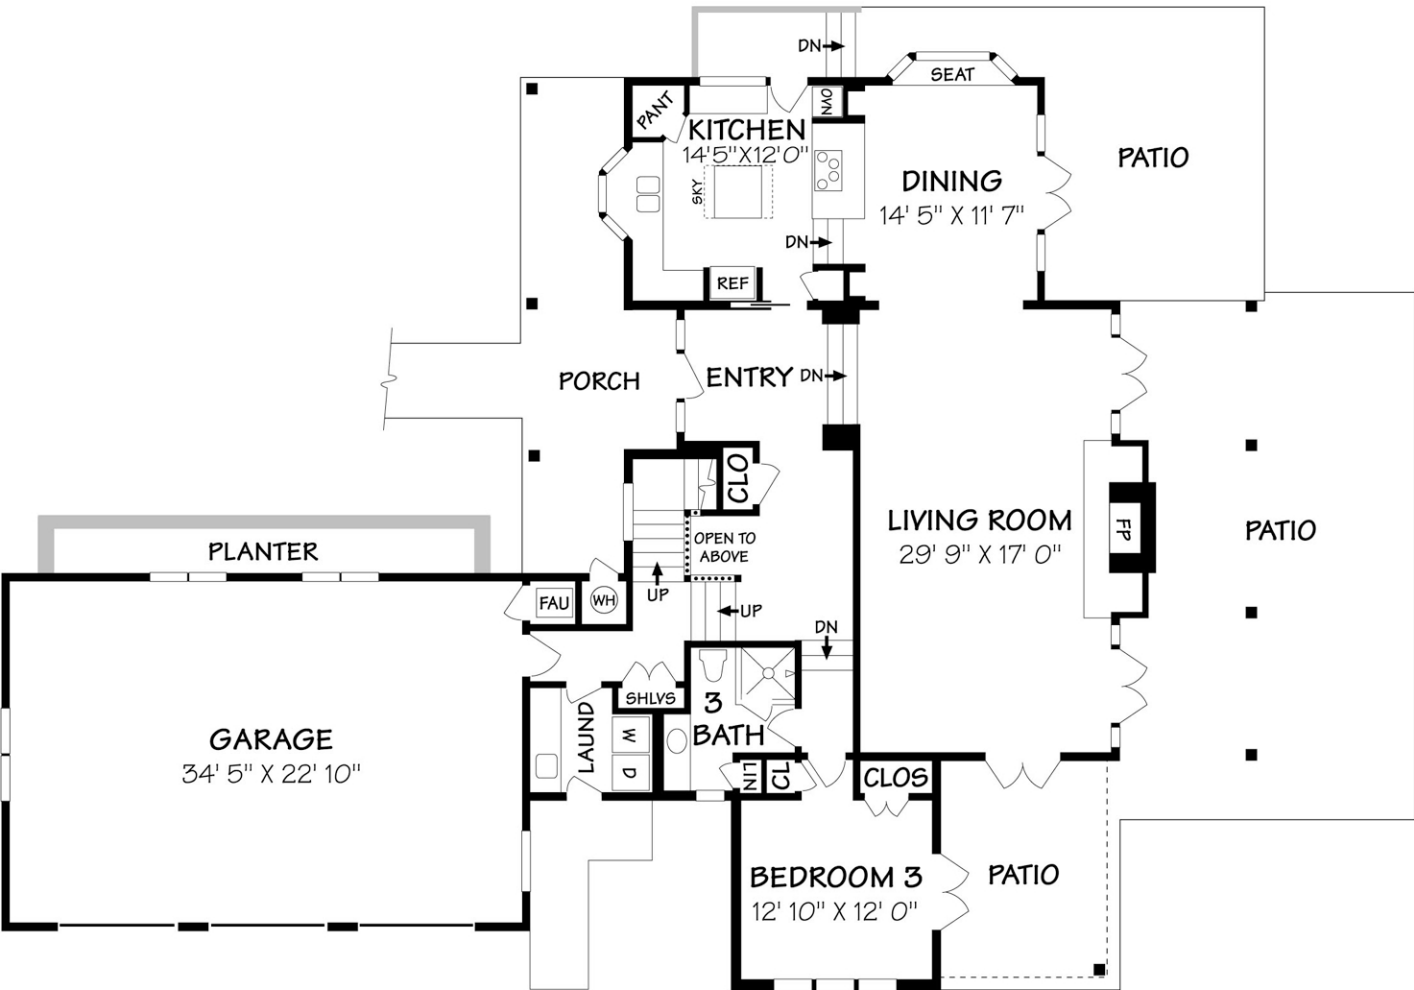

700 LILAC DRIVE

±3067 Square Feet

Scale: 5 ft. 10 ft. 15 ft. 20 ft. 25 ft.

This information is compiled from sources deemed reliable but accuracy is not guaranteed.
 David Heidelberg • Design & Graphics • 805-965-4857 • Santa Barbara

UPPER LEVEL

ENTRY LEVEL