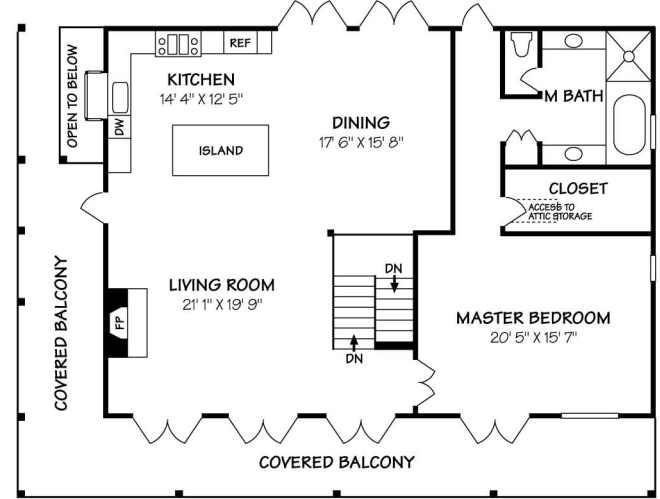

340 TORO CANYON ROAD

±3161 Square Feet - Residence

±1364 Square Feet - Guest House

Scale: 5 ft. 10 ft. 15 ft. 20 ft. 25 ft.

UPPER FLOOR