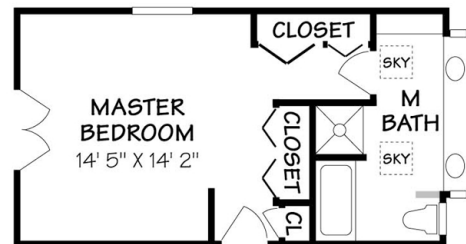

OUTBUILDING 1

GAZEBO
11' 4" Diam.

OUTBUILDING 2
19' 8" X 9' 5"

MASTER
BEDROOM
14' 5" X 14' 2"

CLOSET

CLOSET CL

SKY

M
BATH

SKY

BEDROOM 3
11' 2" X 10' 10"

CLOSET

SKY

LAUNDRY
8' 4" X 7' 1"

W

D

W