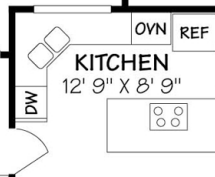

W

W

W

W

W

UTILITY
11' 2" X 9' 7"

FAU

WH

SHelves

SHelves

SHelves

SHelves

SHelves

UTILITY
11' 2" X 9' 7"

FAU

WH

WH

WH

WH

WH

KITCHEN
12' 9" X 8' 9"

DW

OVN

REF