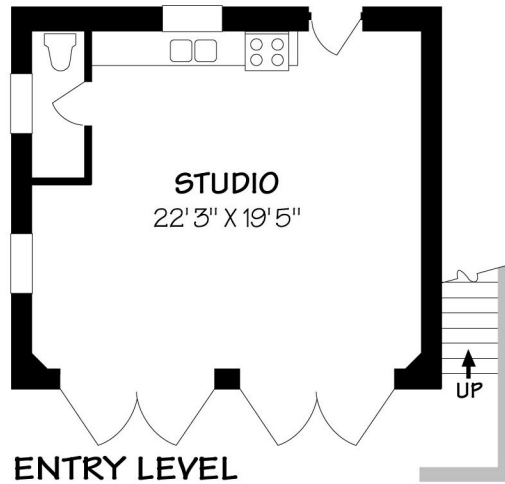

1535 WEST MOUNTAIN DRIVE
±5462 Square Feet

Scale: 5 ft. 10 ft. 15 ft. 20 ft. 25 ft.
 This information is compiled from sources deemed reliable but accuracy is not guaranteed.
 David Heidelberg • Design & Graphics • 805-965-4857 • Santa Barbara

**1535 WEST MOUNTAIN DRIVE
GUEST HOUSE
±1085 Square Feet**

Scale: 5 ft. 10 ft. 15 ft. 20 ft. 25 ft.

This information is compiled from sources deemed reliable but accuracy is not guaranteed.
David Heidelberg • Design & Graphics • 805-965-4857 • Santa Barbara