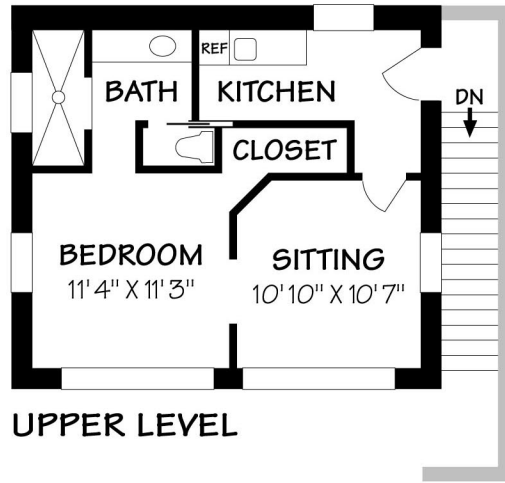

1535 WEST MOUNTAIN DRIVE
±5462 Square Feet

Scale: 5 ft. 10 ft. 15 ft. 20 ft. 25 ft.
 This information is compiled from sources deemed reliable but accuracy is not guaranteed.
 David Heidelberg • Design & Graphics • 805-965-4857 • Santa Barbara

**1535 WEST MOUNTAIN DRIVE
GUEST HOUSE
±1085 Square Feet**

Scale: 5 ft. 10 ft. 15 ft. 20 ft. 25 ft.

This information is compiled from sources deemed reliable but accuracy is not guaranteed.
David Heidelberg • Design & Graphics • 805-965-4857 • Santa Barbara