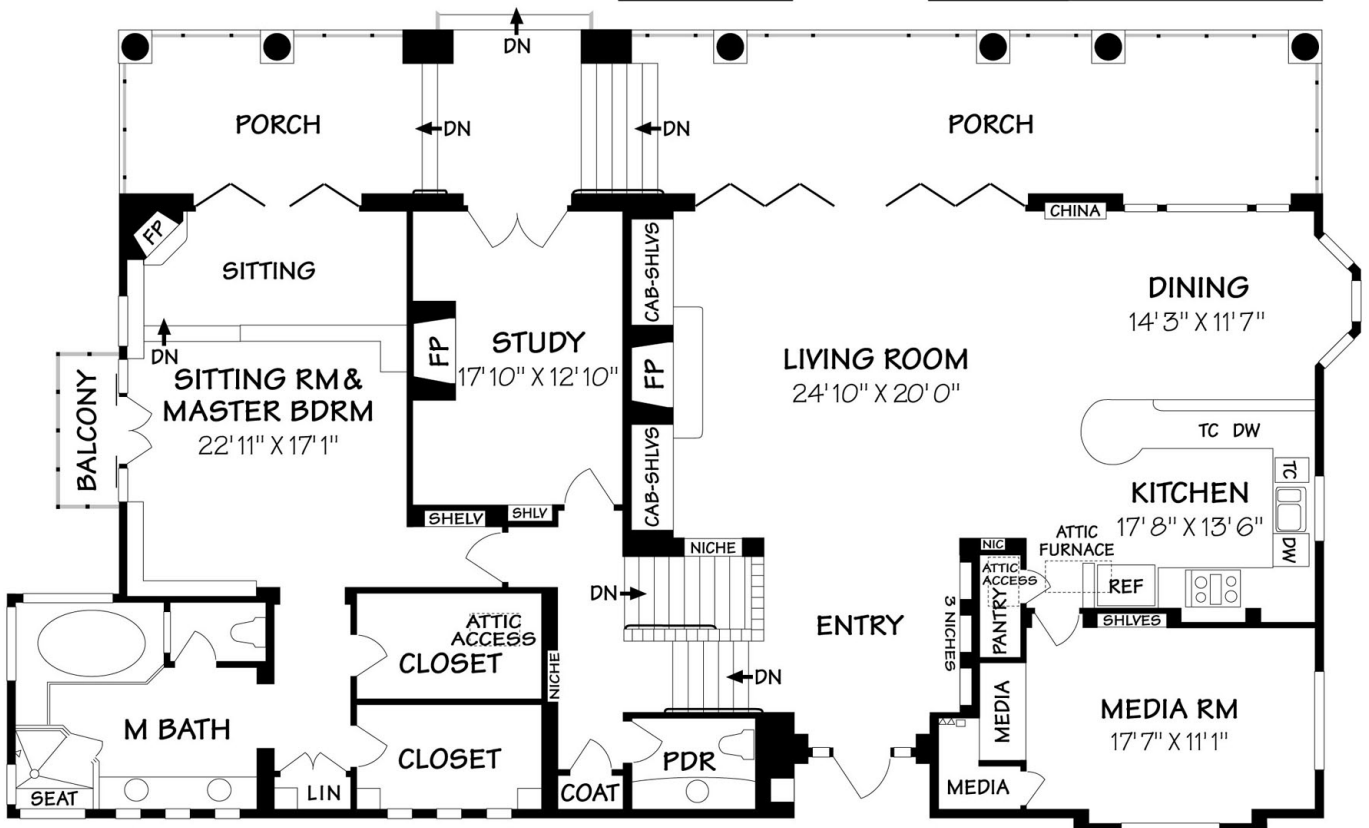

ENTRY LEVEL

1535 WEST MOUNTAIN DRIVE ±4870 Square Feet

Scale: 5 ft. 10 ft. 15 ft. 20 ft. 25 ft.