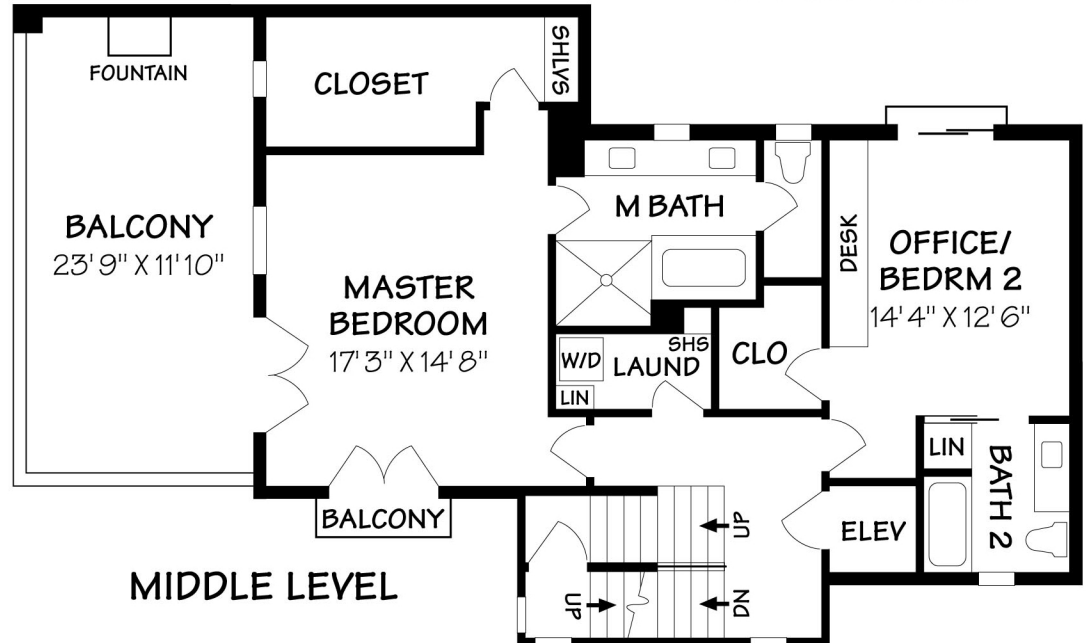

1286 COAST VILLAGE CIRCLE

Residence ±1838 Square Feet

Upper Level ±412 Square Feet

Garage ±379 Square Feet

Balcony ±281 Square Feet

Scale: 5 ft. 10 ft. 15 ft. 20 ft. 25 ft.

This information is compiled from sources deemed reliable but accuracy is not guaranteed.
David Heidelberg • Design & Graphics • 805-965-4857 • Santa Barbara

UPPER LEVEL

ENTRY LEVEL

MIDDLE LEVEL