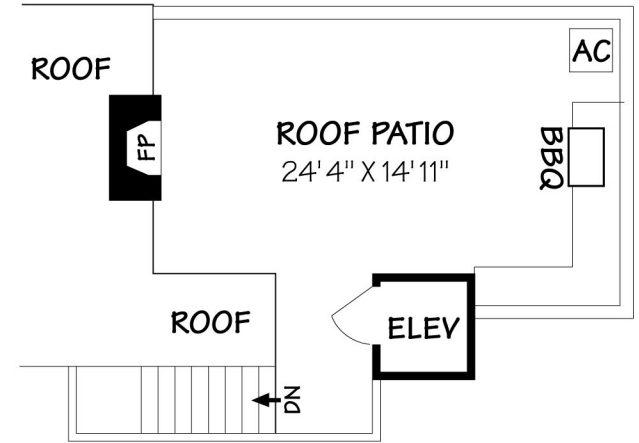

1286 COAST VILLAGE CIRCLE

Residence ±1838 Square Feet

Upper Level ±412 Square Feet

Garage ±379 Square Feet

Balcony ±281 Square Feet

Scale: 5 ft. 10 ft. 15 ft. 20 ft. 25 ft.

This information is compiled from sources deemed reliable but accuracy is not guaranteed.
David Heidelberg • Design & Graphics • 805-965-4857 • Santa Barbara

UPPER LEVEL

ENTRY LEVEL

MIDDLE LEVEL