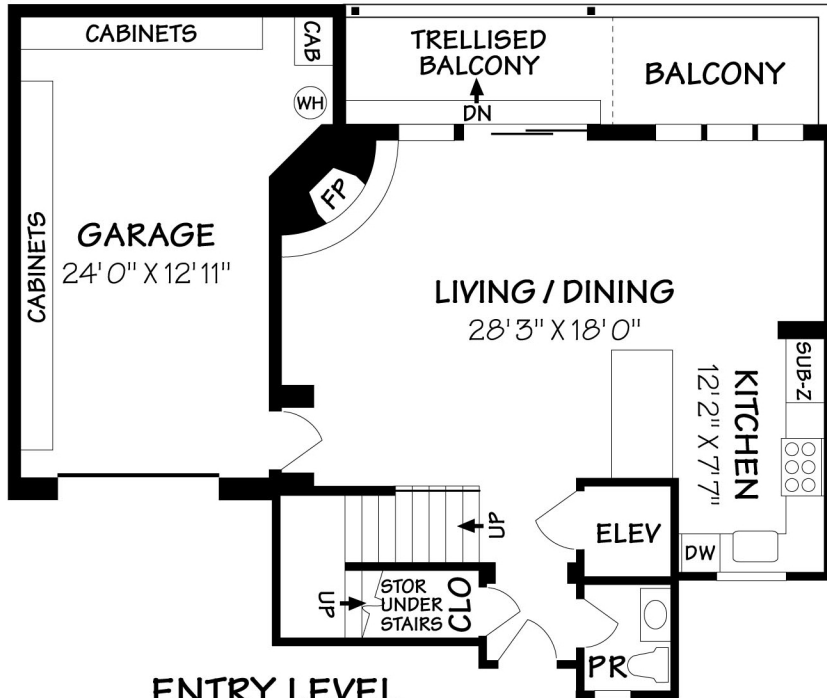

1286 COAST VILLAGE CIRCLE

Residence ±1838 Square Feet

Upper Level ±412 Square Feet

Garage ±379 Square Feet

Balcony ±281 Square Feet

Scale: 5 ft. 10 ft. 15 ft. 20 ft. 25 ft.

This information is compiled from sources deemed reliable but accuracy is not guaranteed.
David Heidelberg • Design & Graphics • 805-965-4857 • Santa Barbara

UPPER LEVEL

ENTRY LEVEL

MIDDLE LEVEL