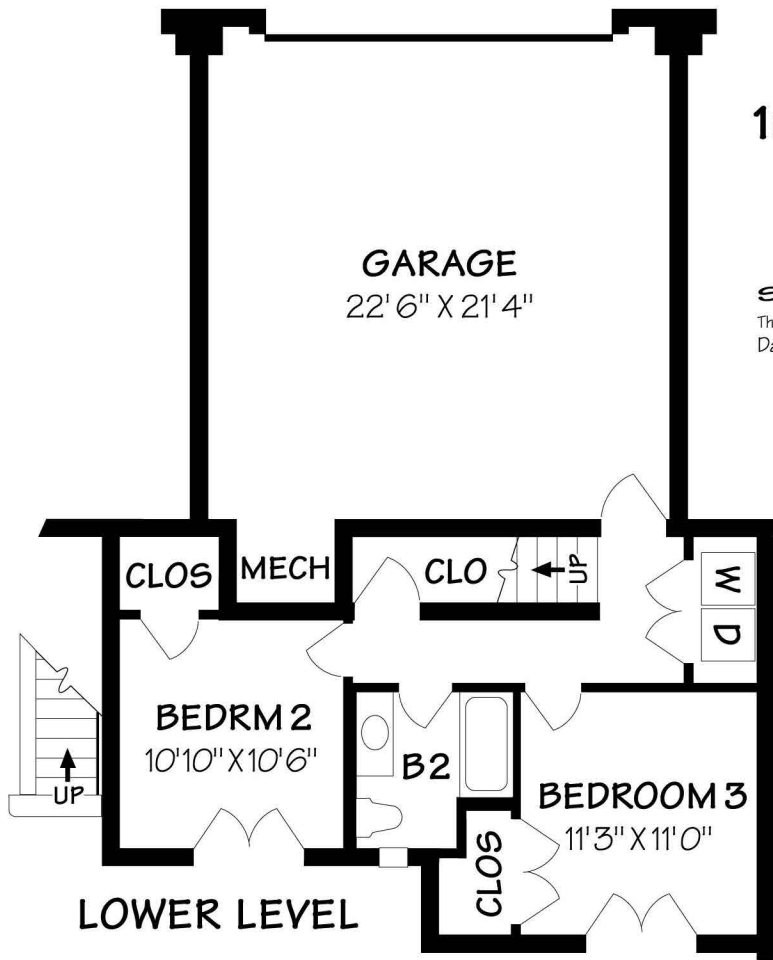

# 1011 RINCONADA RD UNIT F

Residence ±2090 Square Feet

Garage ±558 Square Feet

Scale: 5 ft. 10 ft. 15 ft. 20 ft. 25 ft.

This information is compiled from sources deemed reliable but accuracy is not guaranteed.  
David Heidelberg • Design & Graphics • 805-965-4857 • Santa Barbara

## UPPER LEVEL